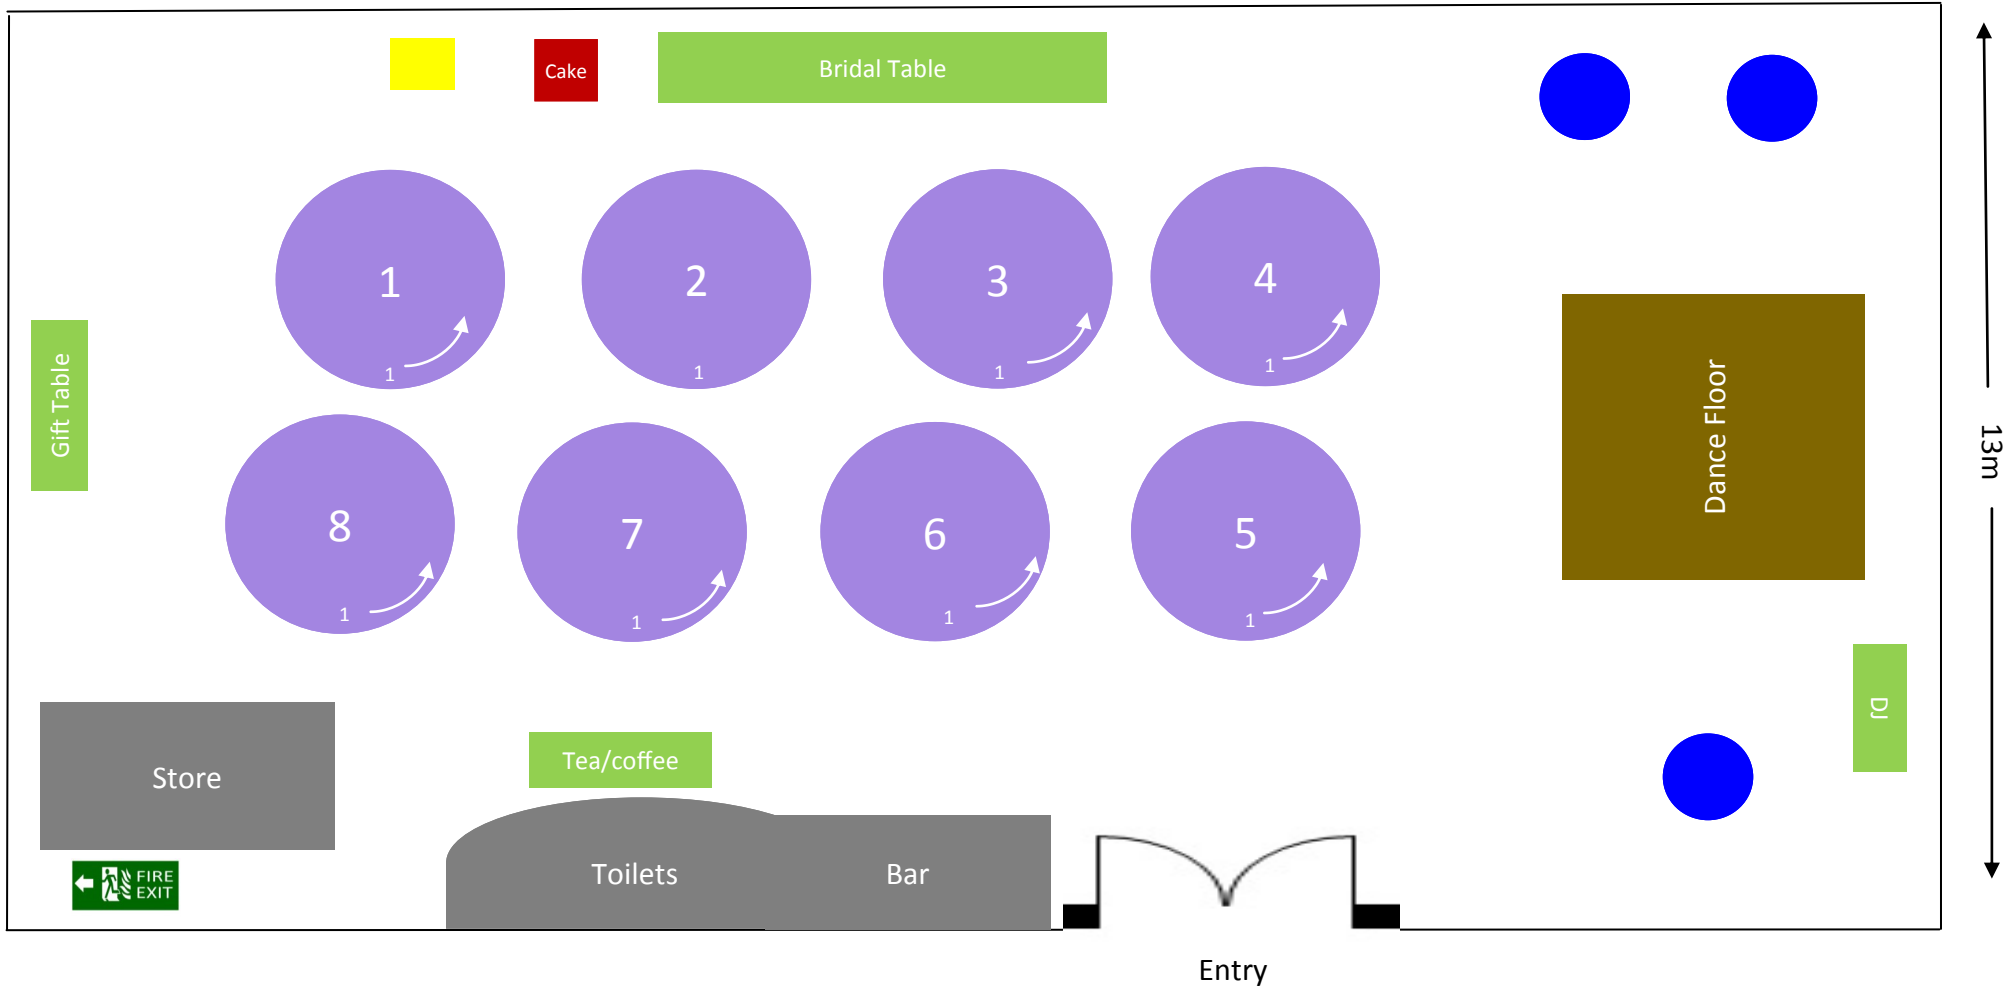

21m

Seated Wedding - Example

Position 1 relates to seating plan

Maroochy Surf Club

21m

Floor Plan - Cocktail Style

-  High rectangle table
-  Trestle table
-  Lectern
-  Square table
-  Dry bar
-  Round table

Maroochy Surf Club

21m

**Banquet Style - 20 open ended round tables - 8pax each
Or up to 10pax each
All 3 projectors & screens in use**

Square table
 Lectern
 Chairs
 Dry bar
 Round table
 Trestle table
 Rego Table

Maroochy Surf Club

Theatre Style - Example

High rectangle table

Trestle table

Lectern

Square table

Chairs

Dry bar

Round table