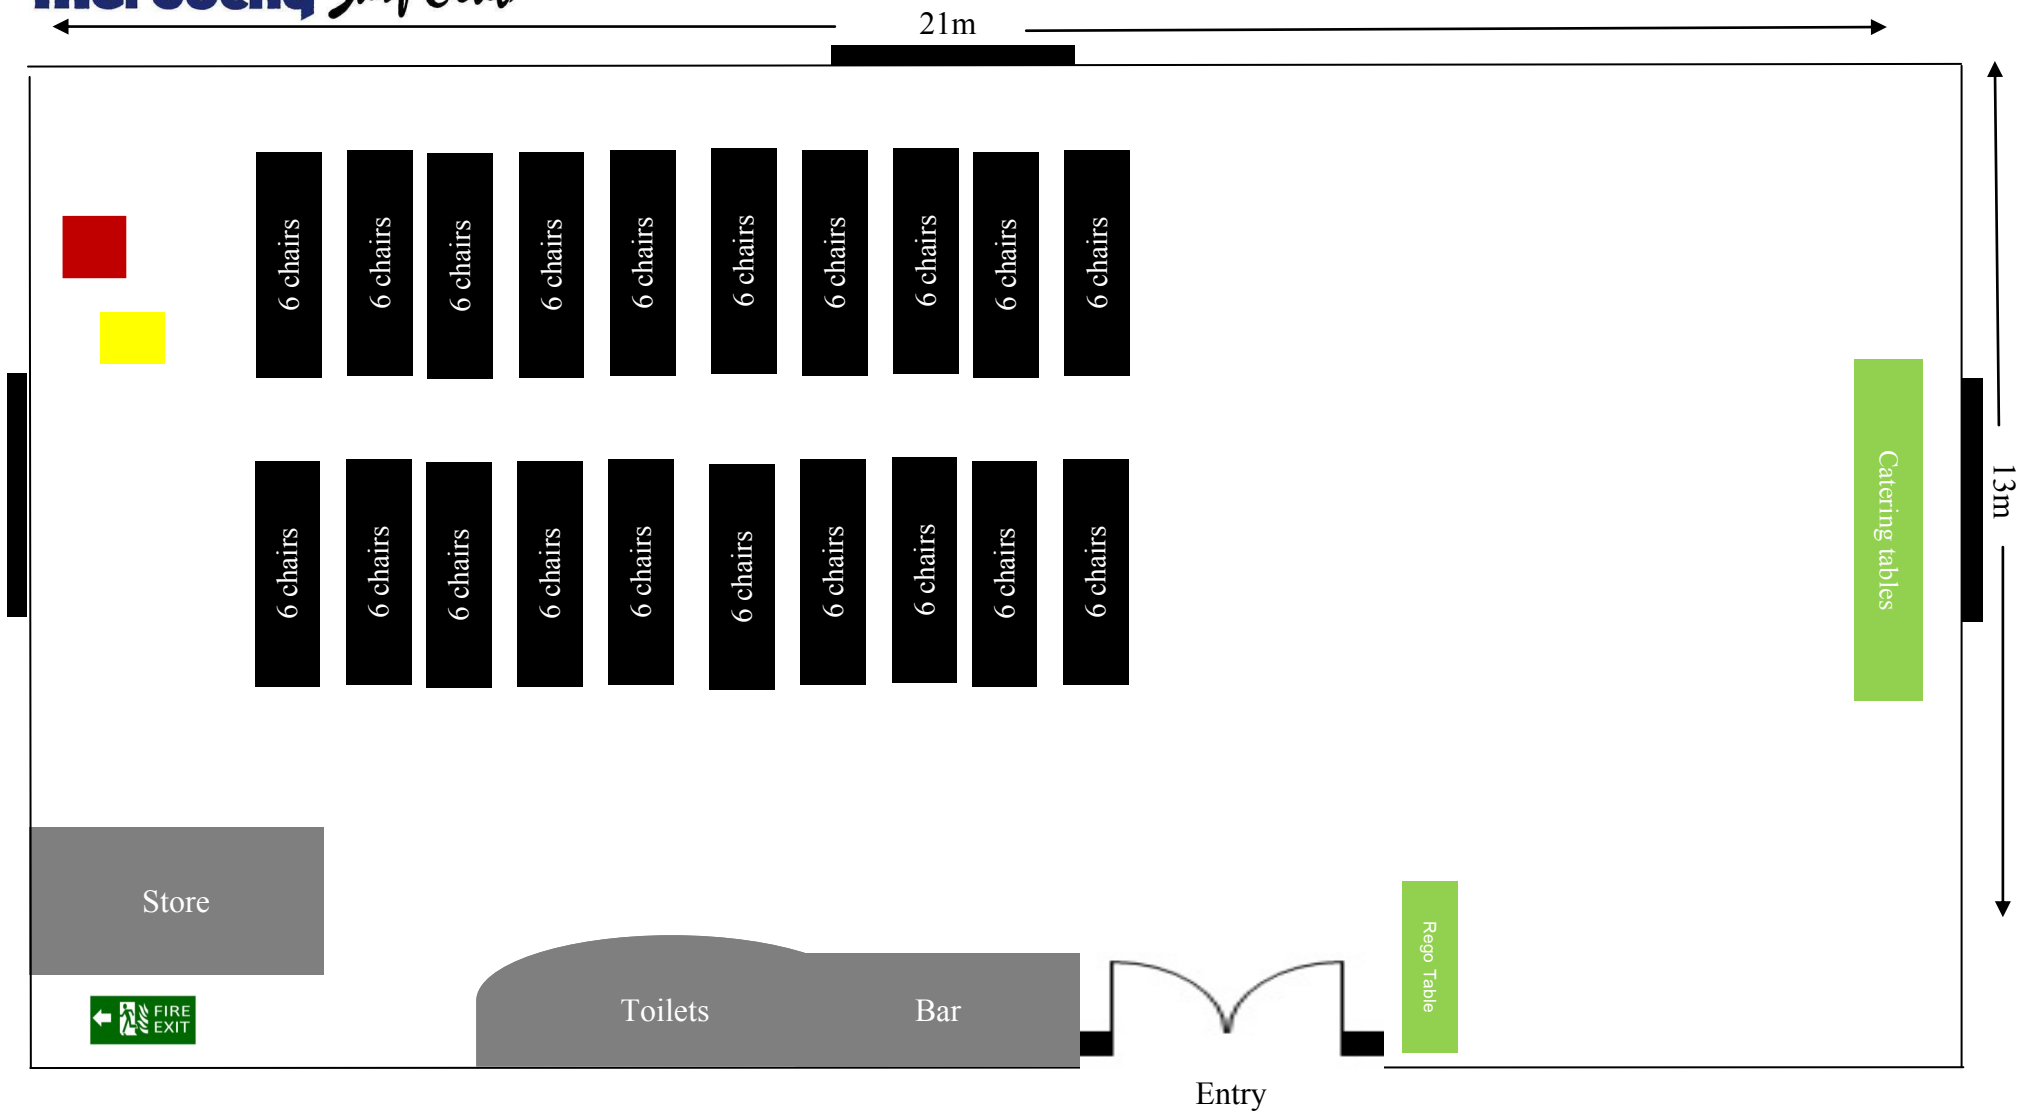

21m

Seated Wedding - Example

Position 1 relates to seating plan

Maroochy Surf Club

21m

Floor Plan - Cocktail Style

-  High rectangle table
-  Trestle table
-  Lectern
-  Square table
-  Dry bar
-  Round table

Maroochy Surf Club

21m

**Banquet Style - 20 open ended round tables - 8pax each
Or up to 10pax each
All 3 projectors & screens in use**

Square table
 Lectern
 Chairs
 Dry bar
 Round table
 Trestle table
 Rego Table

Maroochy Surf Club

Theatre Style - Example

High rectangle table

Trestle table

Lectern

Square table

Chairs

Dry bar

Round table