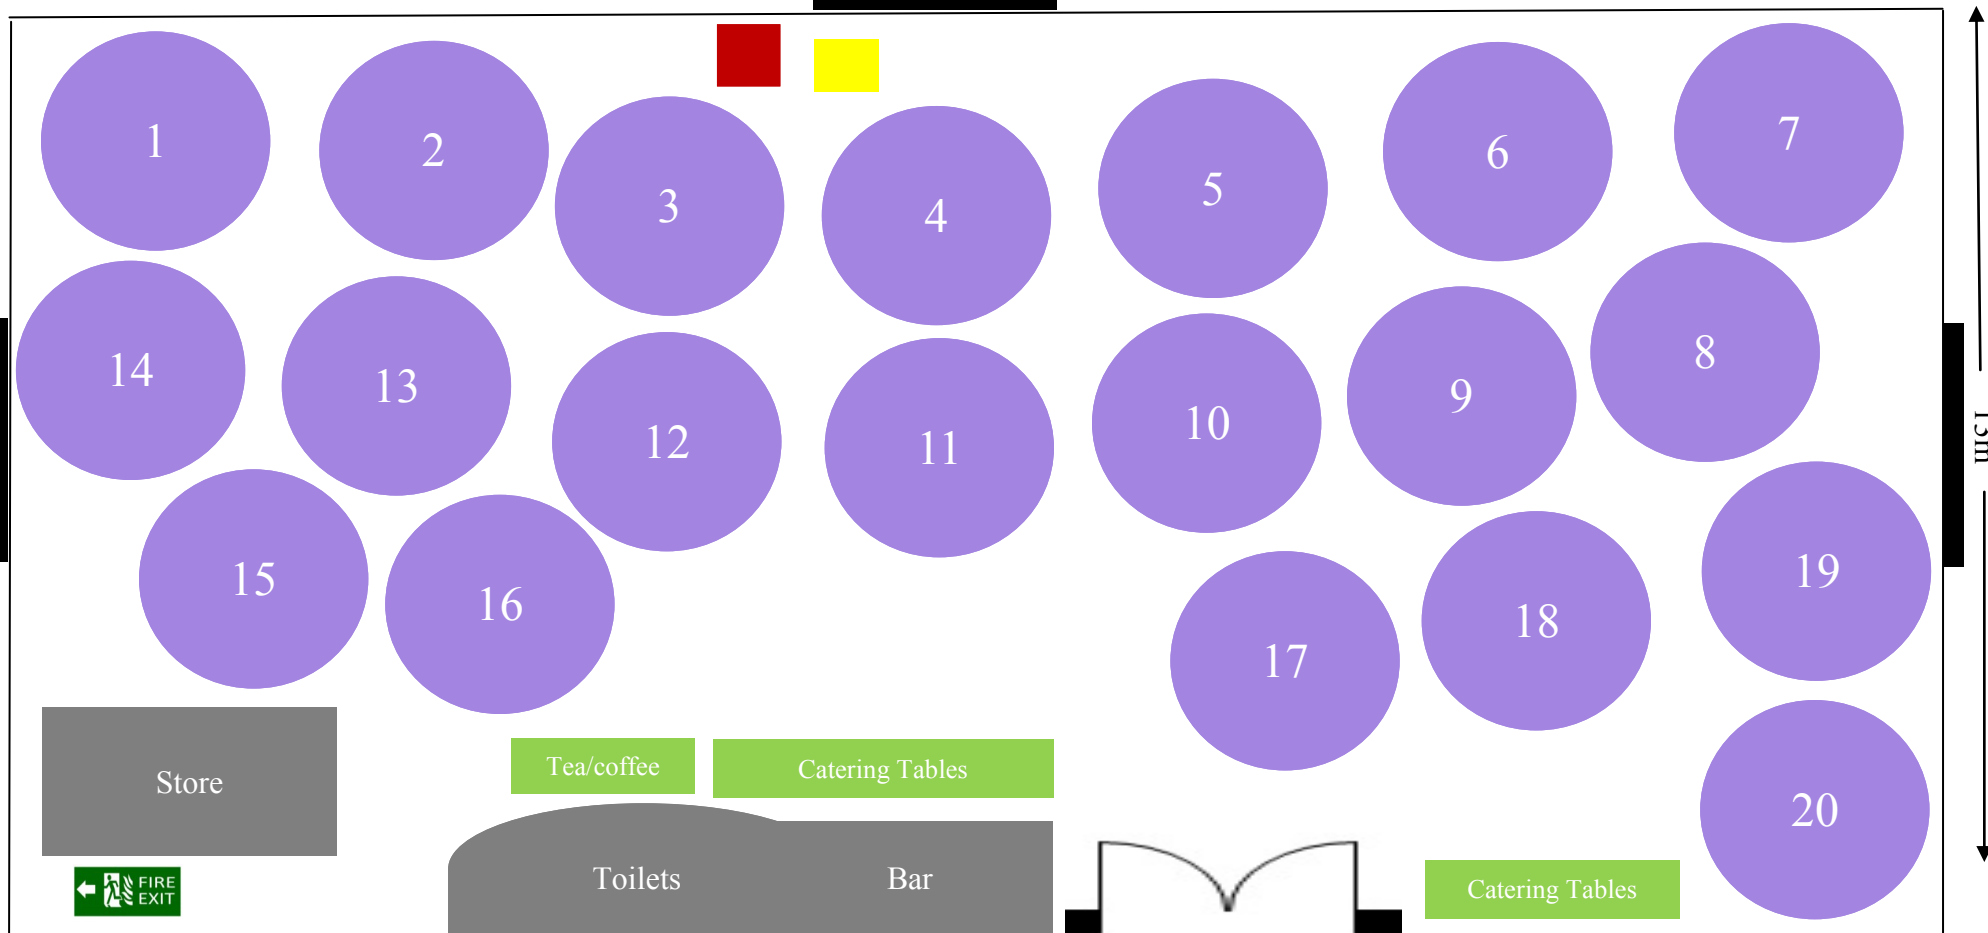

21m

Seated Wedding - Example

Position 1 relates to seating plan

Maroochy Surf Club

21m

Floor Plan - Cocktail Style

-  High rectangle table
-  Trestle table
-  Lectern
-  Square table
-  Dry bar
-  Round table

Maroochy Surf Club

21m

**Banquet Style - 20 open ended round tables - 8pax each
Or up to 10pax each
All 3 projectors & screens in use**

Square table
 Lectern
 Chairs
 Dry bar
 Round table
 Trestle table
 Rego Table

Maroochy Surf Club

Theatre Style - Example

High rectangle table

Trestle table

Lectern

Square table

Chairs

Dry bar

Round table