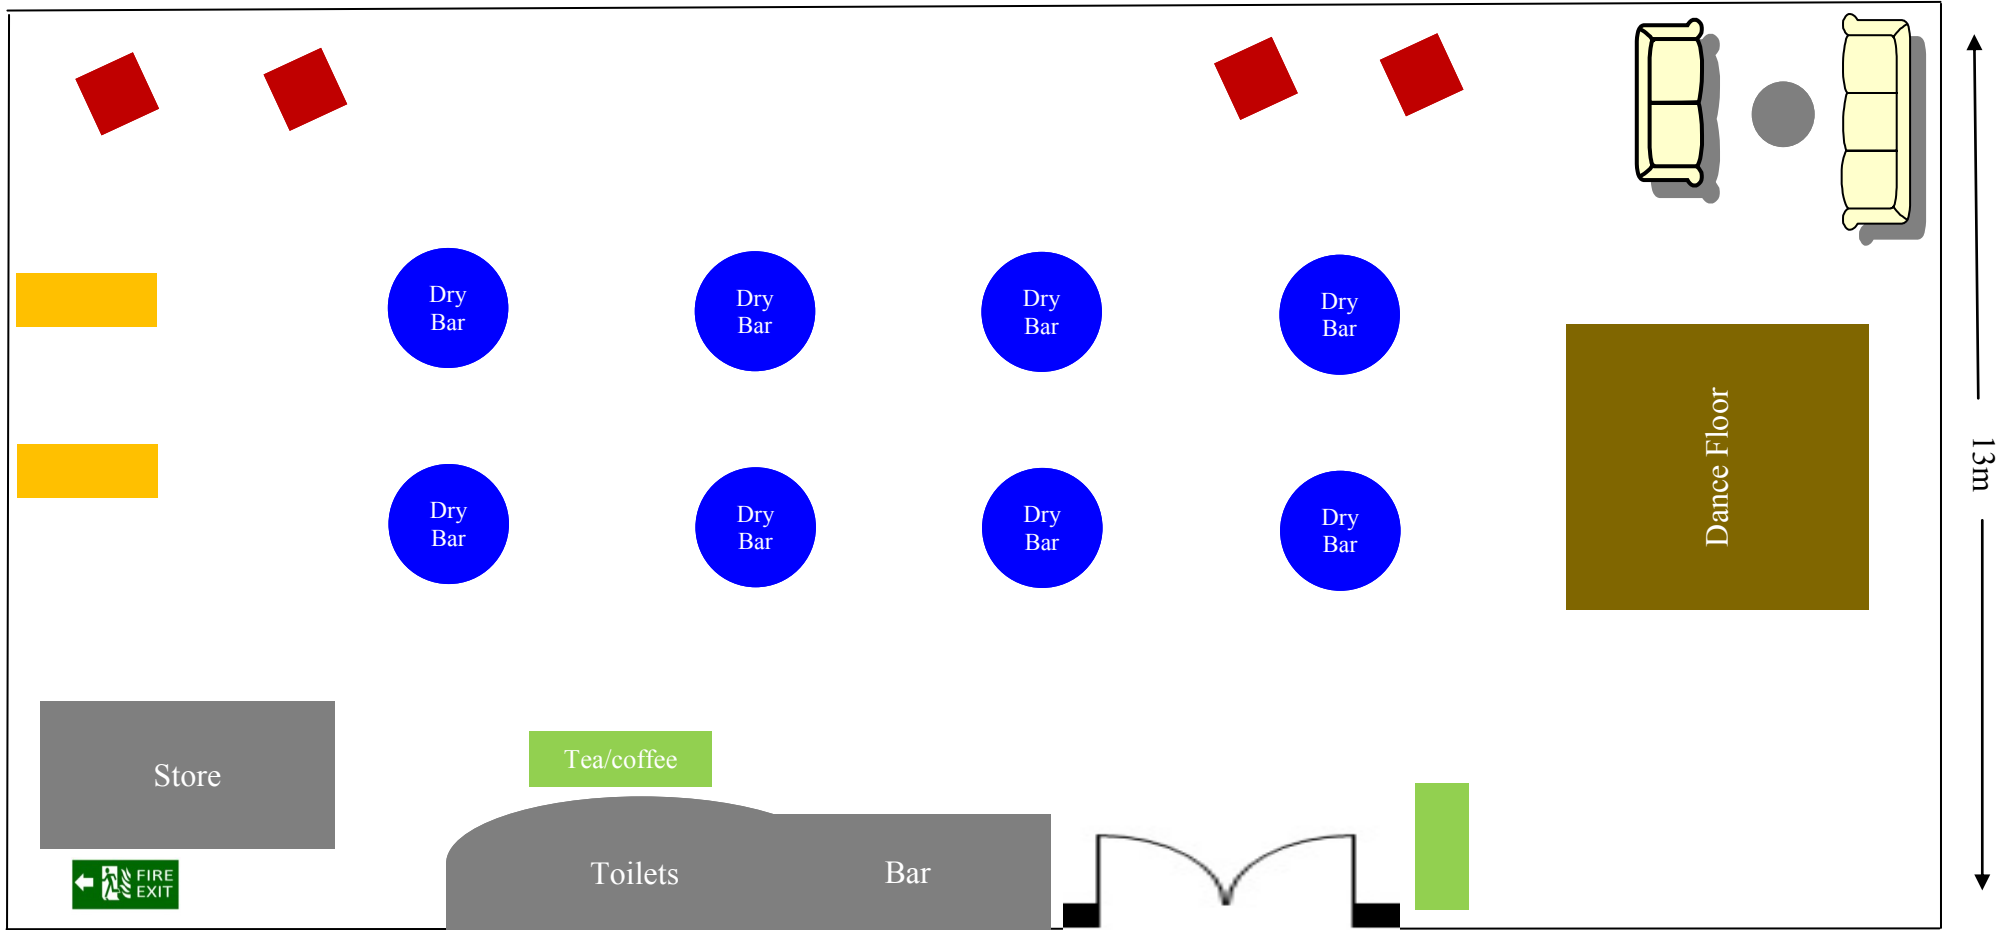

21m

Seated Wedding - Example

Position 1 relates to seating plan

Maroochy Surf Club

21m

Floor Plan - Cocktail Style

-  High rectangle table
-  Trestle table
-  Lectern
-  Square table
-  Dry bar
-  Round table

Maroochy Surf Club

21m

**Banquet Style - 20 open ended round tables - 8pax each
Or up to 10pax each
All 3 projectors & screens in use**

Square table
 Lectern
 Chairs
 Dry bar
 Round table
 Trestle table
 Rego Table

Maroochy Surf Club

Theatre Style - Example

High rectangle table

Trestle table

Lectern

Square table

Chairs

Dry bar

Round table