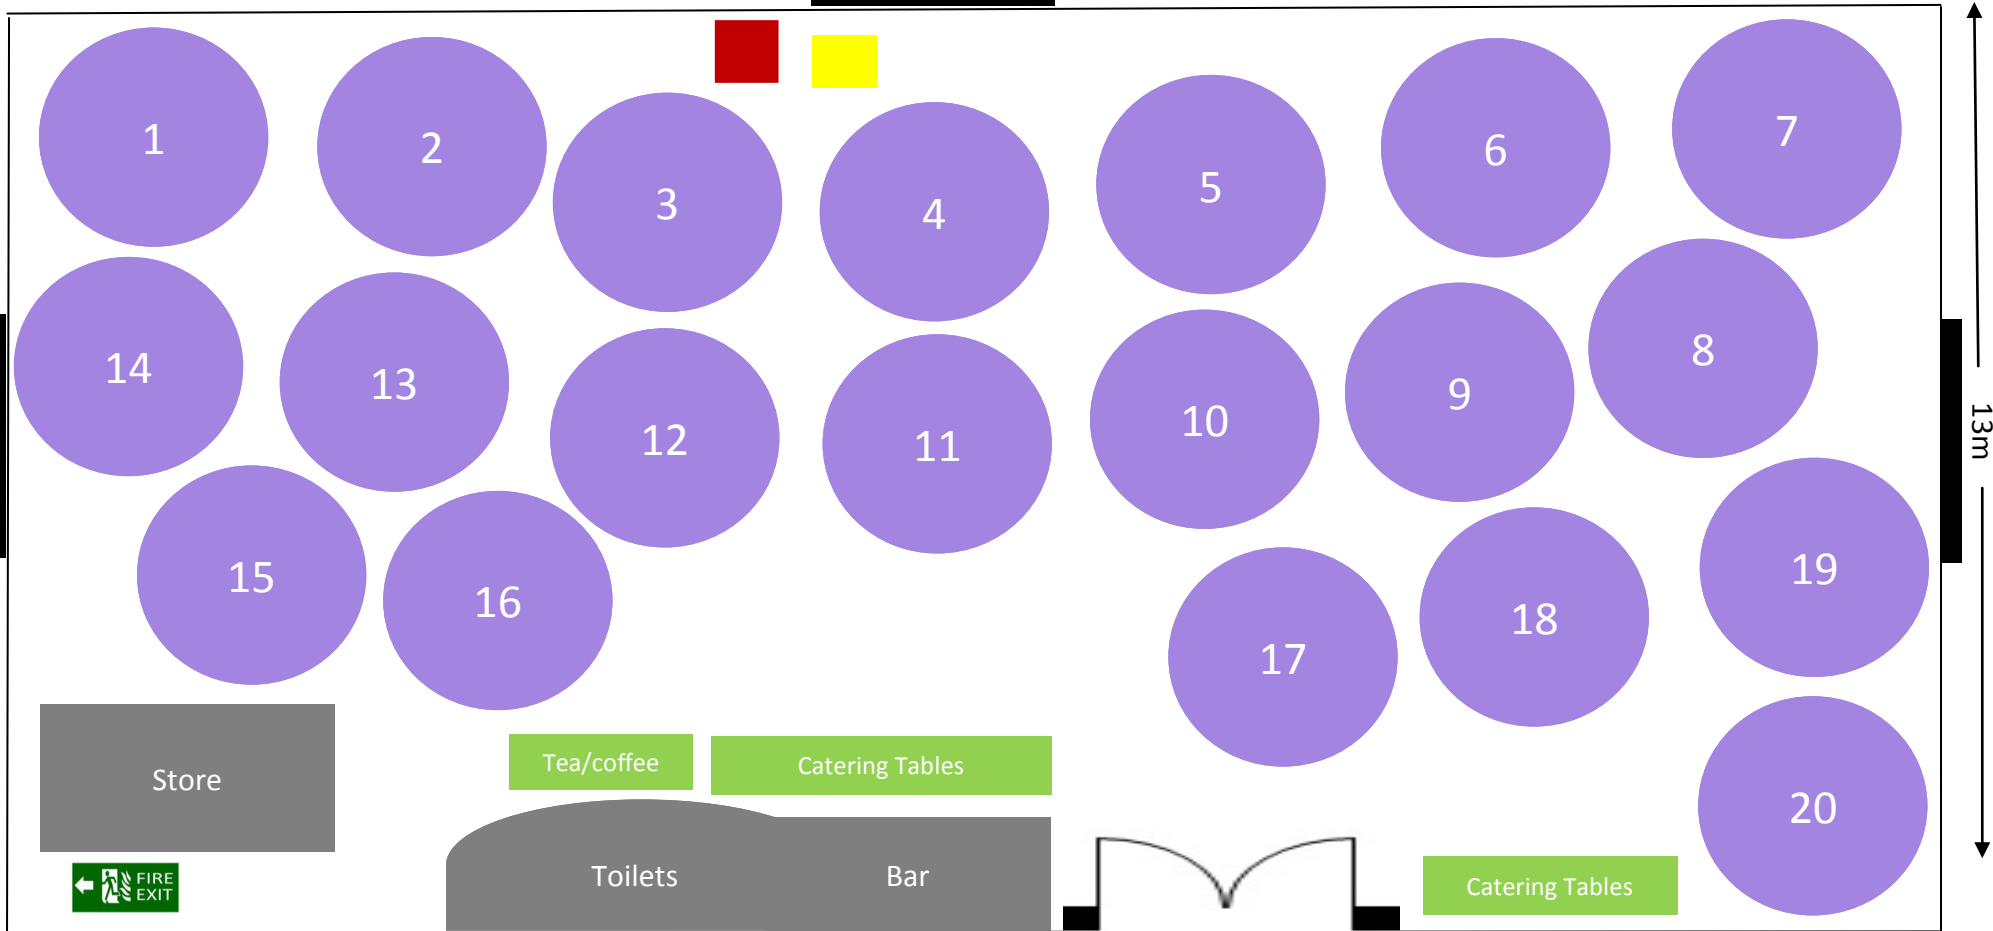

Maroochy Surf Club

21m

Banquet Style - 20 open ended round tables - 8pax each
Or up to 10pax each
All 3 projectors & screens in use

Legend:

- Square table
- Lectern
- Rego Table
- Trestle table
- Chairs
- Dry bar
- Round table