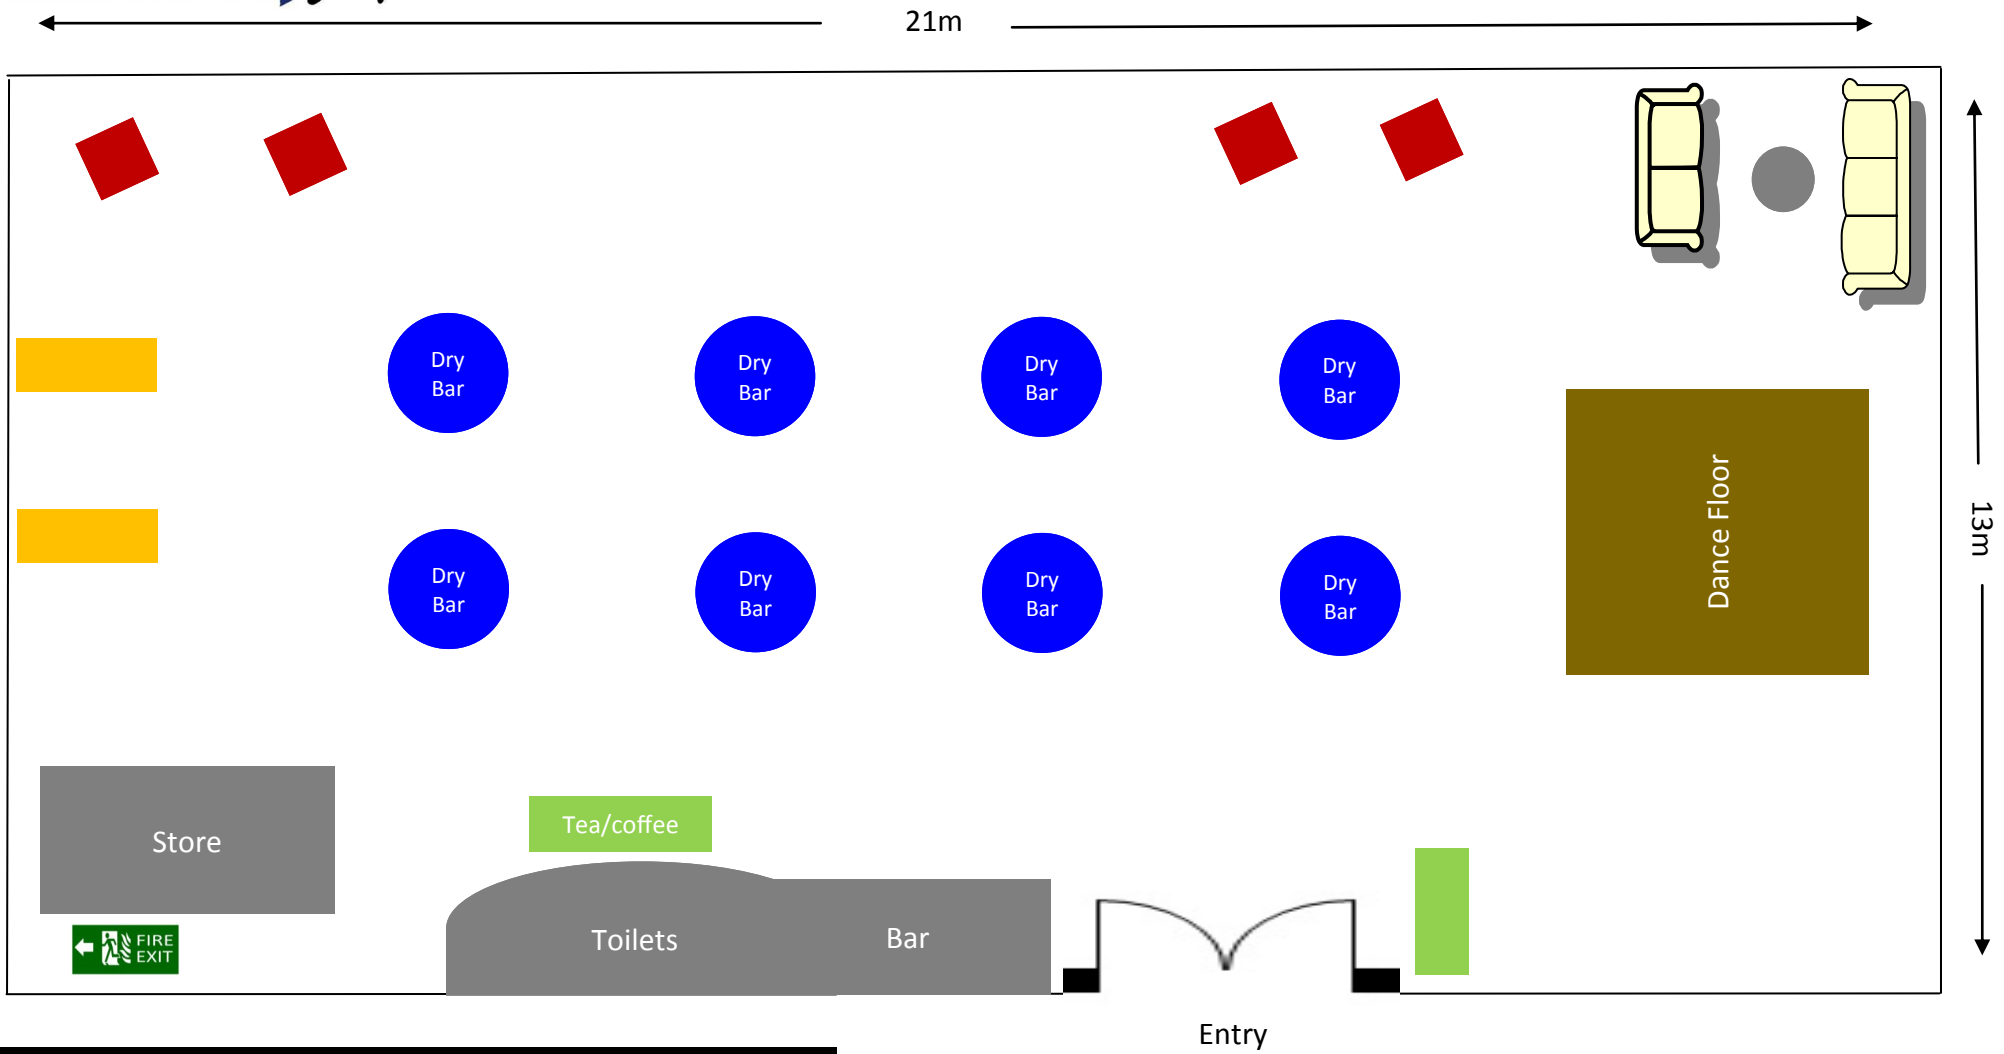

Maroochy Surf Club

Floor Plan - Cocktail Style

- High rectangle table
- Trestle table
- Lectern
- Square table
- Dry bar
- Round table